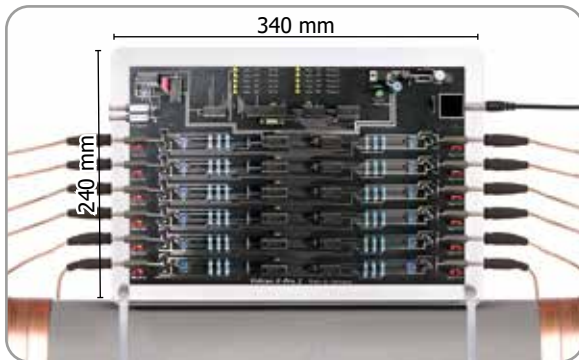

X-Pro Line

Technical Data

Vulcan X-Pro 2

Max. pipe Ø	40" (~ 1000 mm)
-------------	--------------------

Voltage	36 Volt
---------	---------

Wattage	3.75 Watt
---------	-----------

Impulse cable	12 x 50 m (12 x 164')
Band width	40 mm (1.6")

Measurements (electronic unit)	340/240/50 mm 13.4"/9.4"/2.0"
-----------------------------------	----------------------------------

Frequency range	3-32 kHz
-----------------	----------

Required space	8200 mm 26' 11"
----------------	--------------------

Programs	10
----------	----

Electronic Switching power supply unit

In	87-260 Volt 50-60 Hz
----	-------------------------

Out (EU)	36 Volt, 830 mA
(US & UK)	36 Volt, 160 mA

Scope of delivery

- 1 Vulcan electronic unit
- 12 Vulcan Impulse bands
- 1 Power supply
- 10 Cable ties
- 1 Product brochure
- 1 Warranty card
- 7 Rolls of fixing tape