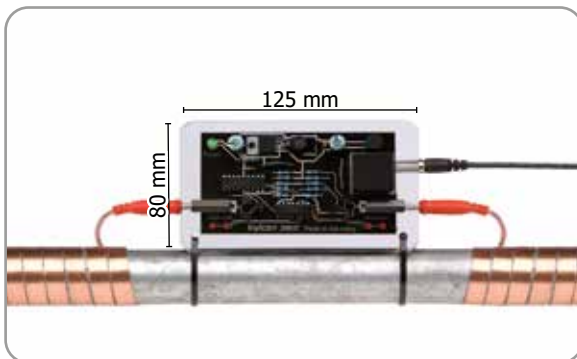

Private Line

Technical Data

Vulcan 3000

Maximum capacity	3000 l/h (13 gpm)
Max. pipe Ø	1½" (~ 38 mm)
Voltage	36 Volt
Wattage	2.0 Watt
Impulse cable Band width	2 x 1 m (2 x 39") 10 mm (0.4")
Measurements (electronic unit)	125/80/30 mm 4.9"/3.1"/1.2"
Frequency range	3-32 kHz
Required space	250 mm 10"
Programs	1

Electronic Switching power supply unit

In	87-260 Volt 50-60 Hz
Out (EU) (US & UK)	36 Volt, 830 mA 36 Volt, 160 mA

Scope of delivery

- 1 Vulcan 3000 electronic unit
- 2 Vulcan Impulse bands
- 1 Power supply
- 8 Cable ties
- 1 Product brochure
- 1 Warranty card