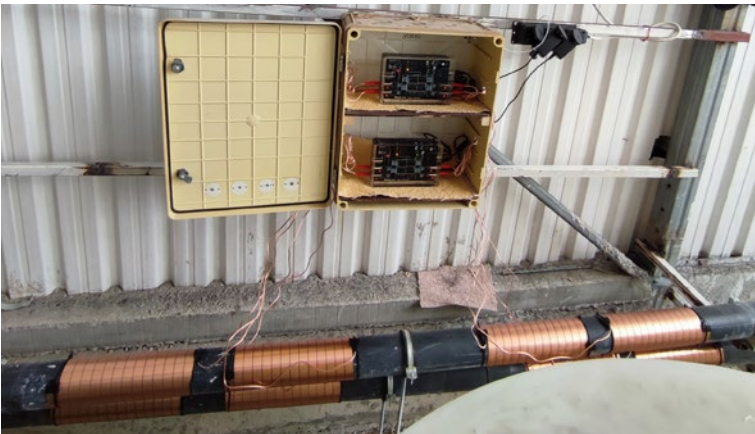

www.ritmo.tc

Installation details

Installed at: Ritmo Tarım Ürünler Tic. ve Şan. A.Ş.
in Antalya, Turkey

Model:  2x Vulcan S25
 1x Vulcan S150

Purpose

Solving limescale problems in irrigation systems and activating photosynthesis, which is inhibited by limescale cyanide.

Results

With the introduction of Vulcan, the blockages in the irrigation systems were not noticed again. After Vulcan was started to be used, it was observed that the plants could be fed more easily, the plant roots were stronger, fertilizer and water utilization increased. In addition, limescale stains on the plants caused by limescale disappeared. With Vulcan, the minerals in the water changed into a useful form that can be absorbed by the plants. This, fertilizer savings between 30% and 50% were achieved. Root and side branch development of the plants improved. According to the results of leaf analyzes after the developments, it was observed that there was a high rate of nutrient transfer from the soil to the plant. Since the plants were fed better, both better root system and an increase in side branch formation were observed. It especially increased tillering in the plant. With the use of Vulcan, the plant took nutrients more easily through the roots and delivered them to the above-ground parts and completed their development more easily. It was observed that the quality increased with Vulcan.