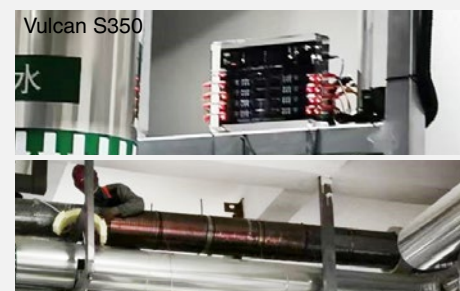

Pasture planting

Dairy cow breeding

Production & processing

www.junlebaoruye.com

ABOUT JINLEBAO DAIRY GROUP:

Founded in 1995, Junlebao Dairy Group has been focusing on the development of dairy industry, providing consumers with healthy, nutritious and safe dairy products. The business scope includes

infant milk powder, low-temperature yogurt, low-temperature milk, ambient liquid milk and animal husbandry, etc. It has 21 production plants and 17 modern large farms in Hebei, Henan, Jiangsu and Jilin, etc.

FACTORY 1

Wei County Factory in Hebei, China

1 x Vulcan S150

1 x Vulcan S350 is installed in the cooling water circulation system

FACTORY 2

Baoding Factory in Hebei, China

1 x Vulcan S250 is installed in the cooling water circulation system

Before the installation of Vulcan

7 months after the installation of Vulcan

FACTORY 3

Cangzhou Factory in Hebei, China

1 x Vulcan S25 is installed in the reverse osmosis concentrated water reuse system

2 x Vulcan S150 is installed in the chilled water circulation system

1 x Vulcan S500 is installed in the cooling water circulation system