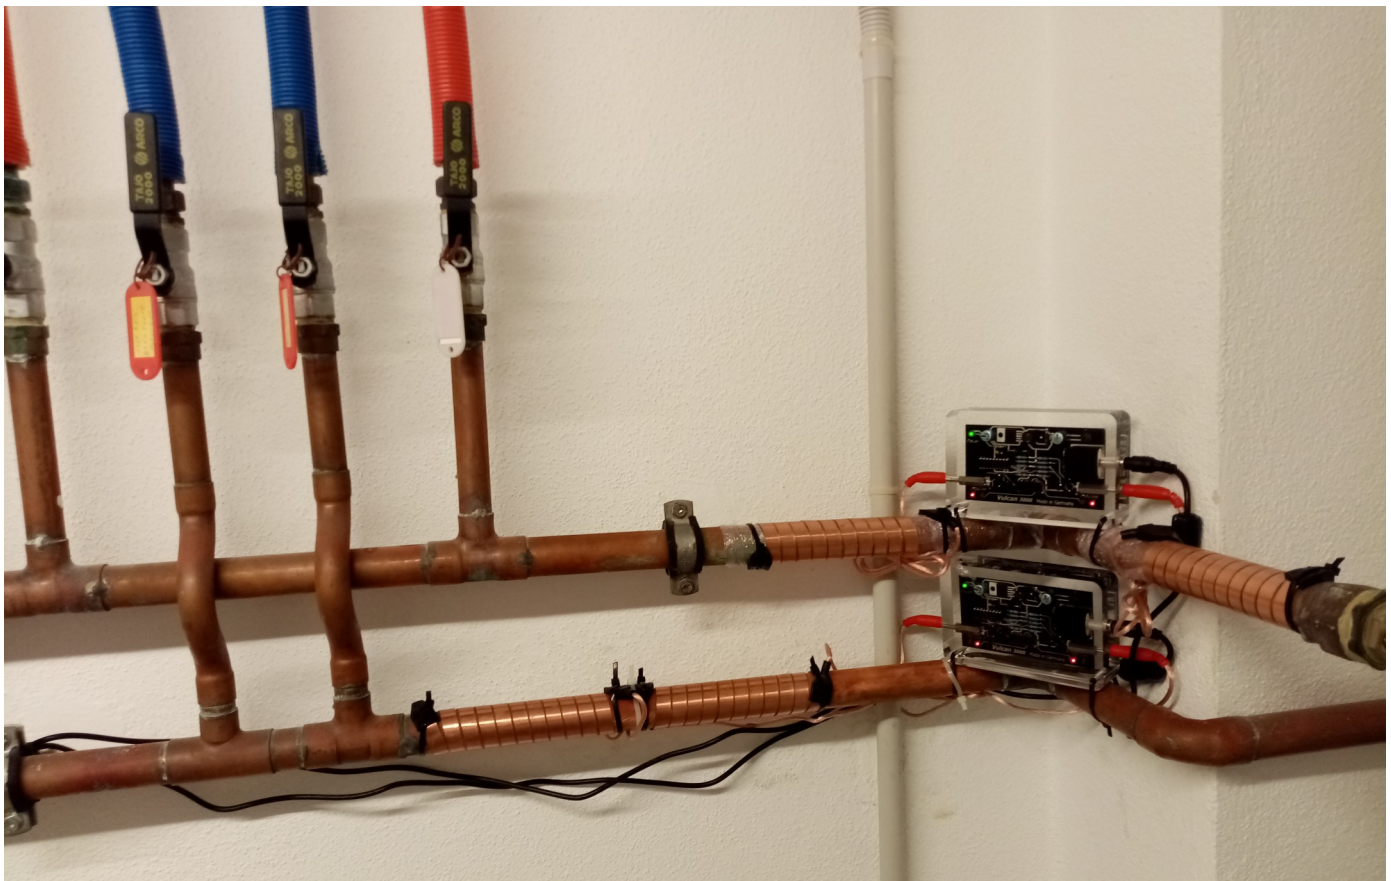

Casa del Lobo un élégant chalet de vacances

Gran Badia – Llucmajor
Majorque | Iles Baléares
www.casa-del-lobo.com

Project size: 3 Suites
Realisation: 2 Vulcan 3000

Vulcan 3000 - main cold water line | **Vulcan 3000** - at hot water circuit

Water as it should be