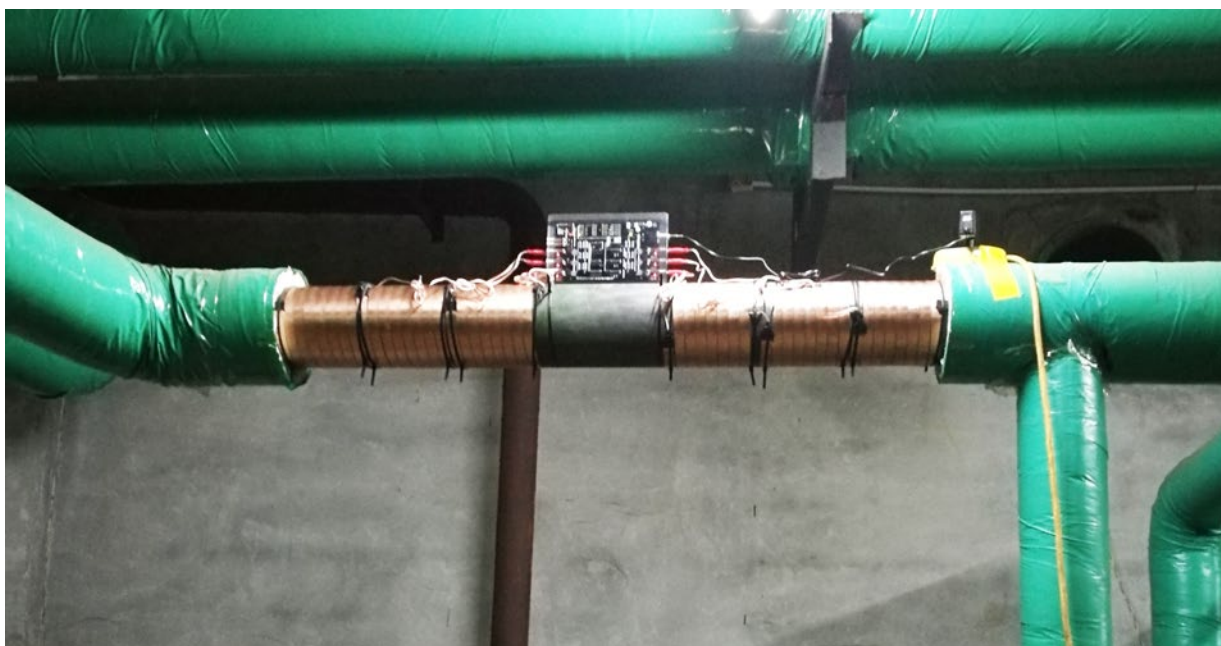

## Yuqiao District Heating Station

- Model:** Vulcan S100
- Location:** Yuqiao district heating station
- Installed by:** Dalian Jiayifang
- Installation reason:** to solve the scaling problem of heat exchanger in the heating station

Scale can be easily wiped off, and the pipe shows the smooth wall

Yuqiao district is located in Dalian city, with in total about 160,000 square meters, 1300 households and 3900 people.

Yuqiao district heating station is responsible for heating the entire district. The heat exchanger was scaled badly, so heat transfer efficiency was reduced, also affected the heating quality.

After Vulcan was installed for only one month, it already shows very good result: the scale in the valve before the heat exchanger can be easily wiped off, and the inner wall becomes smooth again.

Vulcan S100 was installed on the main circulation water supply, which is from the municipal water.