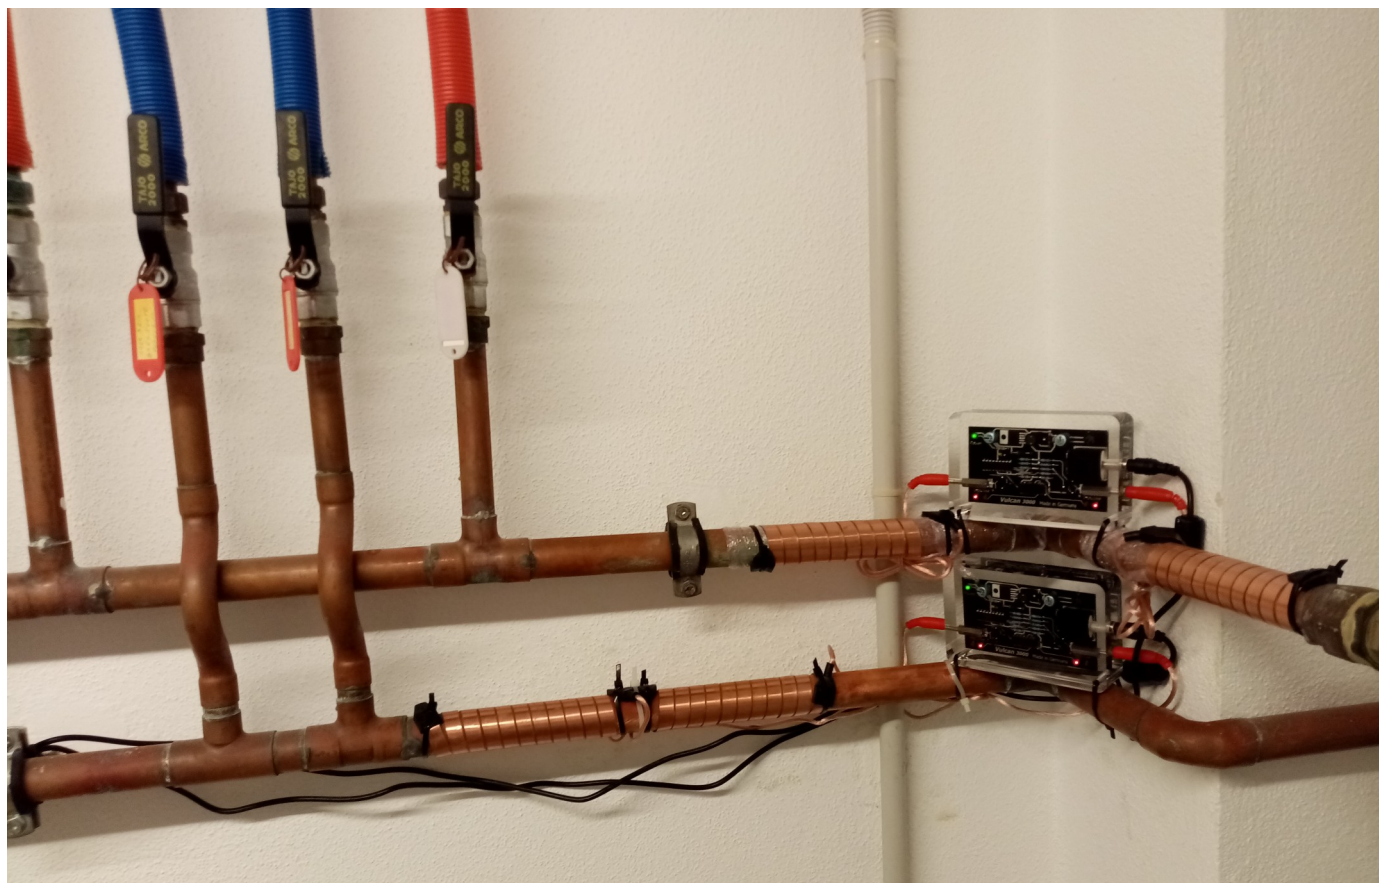

Casa del Lobo
an elegant Holiday home

Gran Badia – Llucmajor
Mallorca | Balearic Islands
www.casa-del-lobo.com

Project size: 3 Suites
Realisation: 2 Vulcan 3000

Vulcan 3000 - main cold water line | **Vulcan 3000** - at hot water circuit

Water as it should be