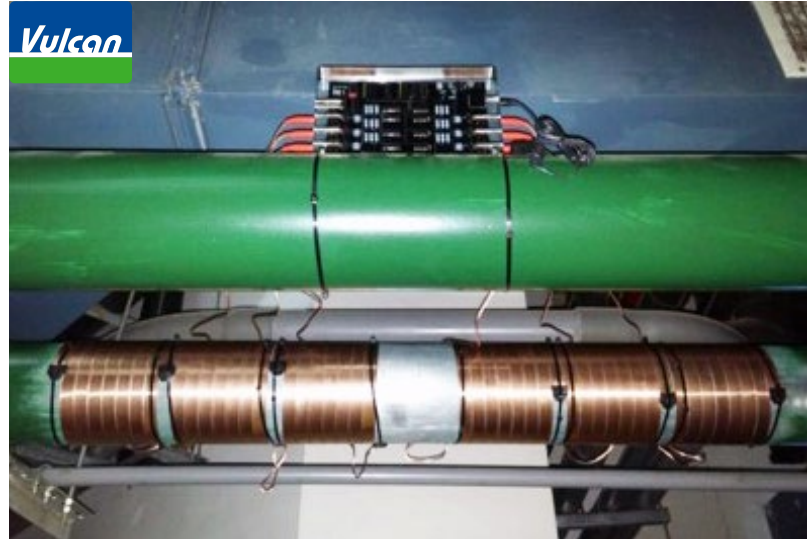

中央研究院
ACADEMIA SINICA

Installation Details

Location: Taiwan Academia Sinica

www.sinica.edu.tw

Area: Nano Core Facility -
cooling water system

Model: Vulcan S100

Installed by: ELIN W.P.S. INT'L, LTD.

www.cwt-vulcan.com.tw